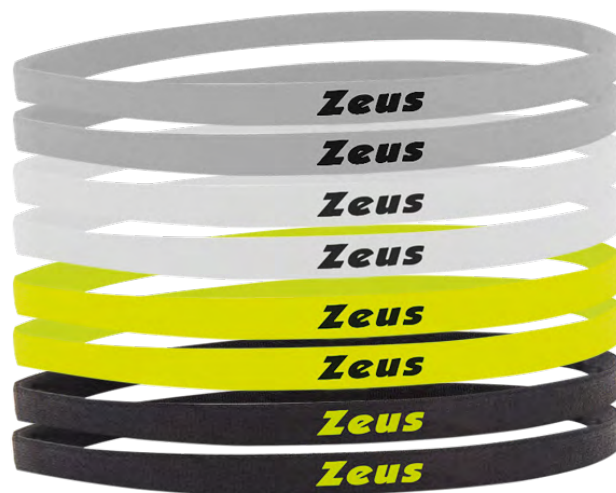

AVAILABLE UNTIL
2025

Nero
BLACK

SET HAIRBAND 8pz / pcs

MISURE / MEASURES

Taglia unica/One- size

MATERIALE / MATERIAL

60% Nylon
32% Poliestere/Polyester
8% Elastan/Elastane

Fasce per capelli in struttura elastica.

Colori:

Grigio (2 pz)

Bianco (2 pz)

Giallo fluo (2 pz)

Nero (2 pz)

Hair bands in elastic structure.

Colors:

Grey (2 pcs)