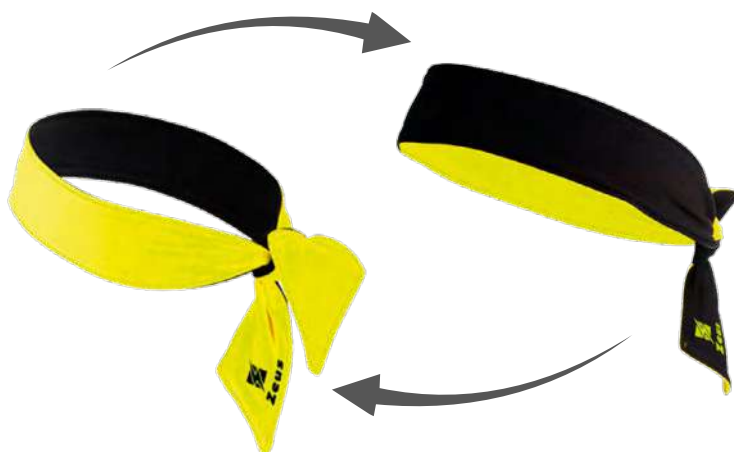

TESSUTO / FABRIC

100% Poliestere/Polyester

spallacci imbottiti e regolabili per un facile trasporto a zaino/
padded and adjustable shoulder straps for easy backpack transport

AVAILABLE UNTIL
2025

Nero-Arancio Fluo
BLACK-ORANGE FLUO

Nero-Giallo Fluo
BLACK-YELLOW FLUO

BANDANA PADEL

MISURE / SIZES: 35 cm length

MATERIALE / MATERIAL:

87% Poliestere/Polyester

13% Elastan/Elastane

AVAILABLE UNTIL

2025

Reversible

PADEL
LINE