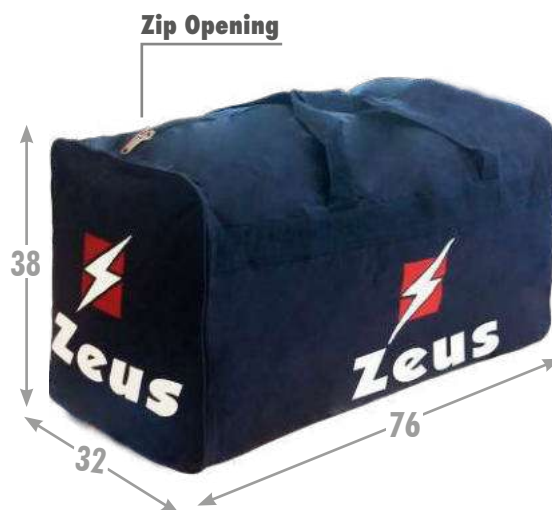

TESSUTO / FABRIC

100% Poliestere/Polyester

**AVAILABLE UNTIL
2025**

Blu
BLUE

Nero
BLACK

Borsa Portadivise **EKO**

MISURE / MEASURES

76x38x32 cm

TESSUTO / FABRIC

70% Nylon - 30% Poliestere/Polyester

**AVAILABLE UNTIL
2025**

Blu
BLUE

BAGS
LINE

Borsa MEDICA EKO

MISURE / MEASURES

47x29x23 cm