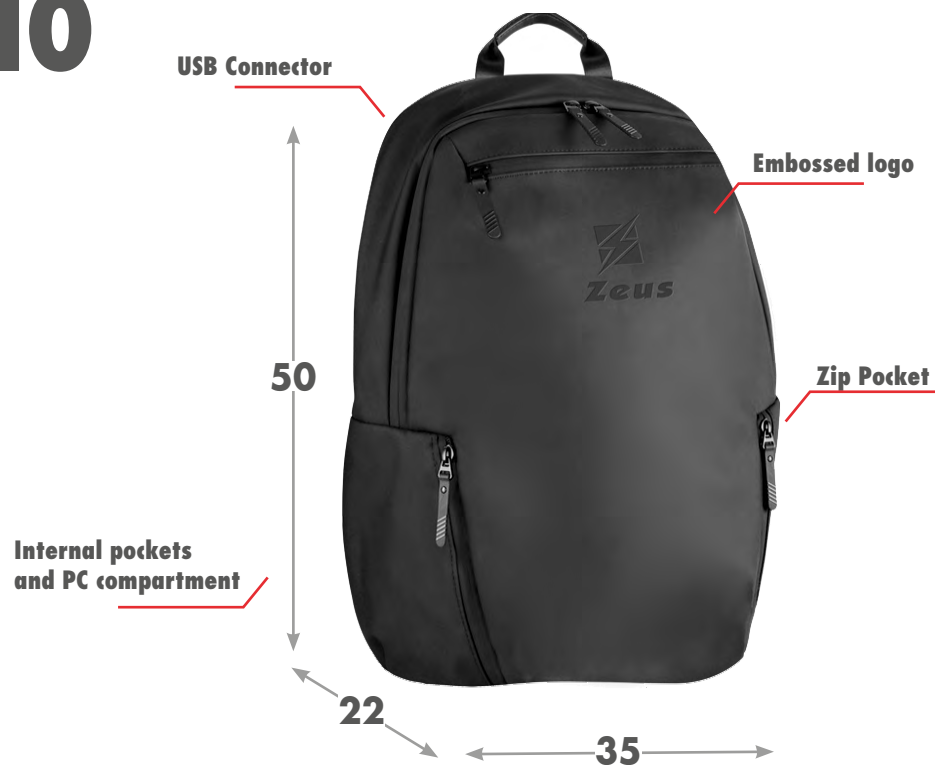

Zaino **GIORGIO**

MISURE / MEASURES

35x22x50 cm

TESSUTO / FABRIC

Sintetico, resistente ai raggi UV/
Synthetic, UV resistant

IMBALLO / PACKING

10 pz/10 pcs

Nero
BLACK

BAGS
LINE

AVAILABLE UNTIL
2027

Zeus
veste gli dei